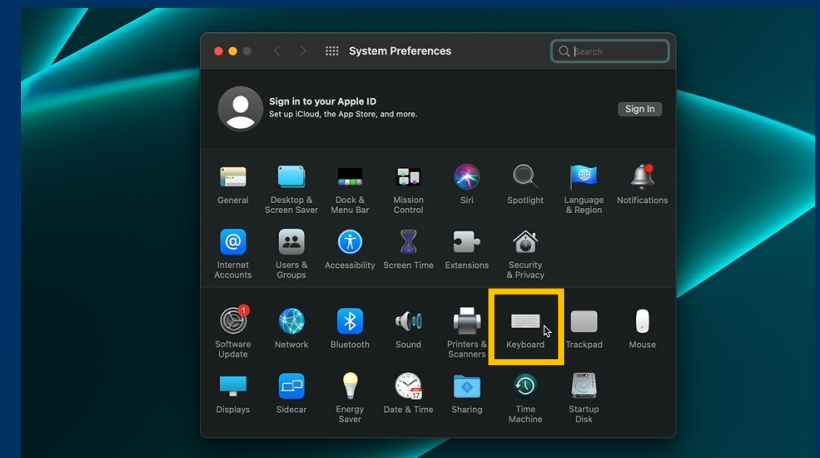

W O M B A T

PINE PRO INSTRUCTION

Setup for Dictation hot key

1. On the menu bar click "System preferences"

2. Then find "Keyboard" and click it

3. click the tag "Dictation"

4. Check the box next to "Dictation" below

5. a “Privacy alert” will prompt out here, please make sure you agree the terms from Apple Inc. before enable Dictation.

6. Click the drop down menu next to the "Shortcut" below and select "Press Control Key twice"

7. Setup completed! You can now press the “Dictation” key on the keyboard to invoke the “Dictation” feature