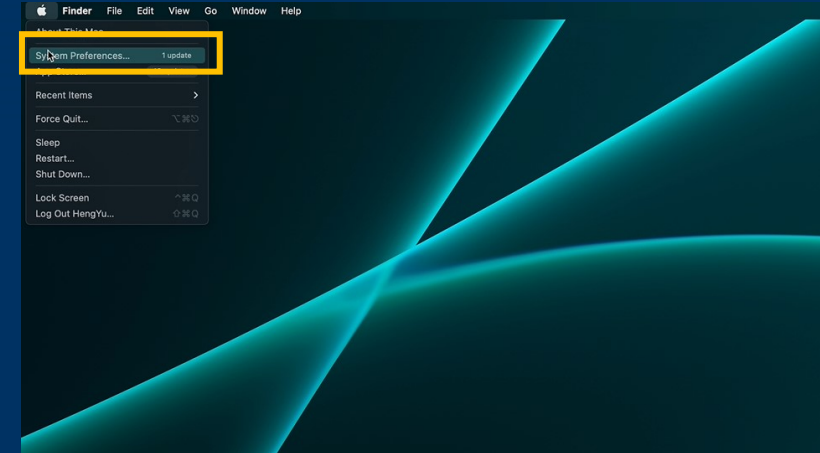

W O M B A T

PINE PRO INSTRUCTION

Setup for Dictation hot key

1. On the menu bar click "System preferences"

2. Then find "Keyboard" and click it

3. click the tag "Dictation"

4. Check the box next to "Dictation" below