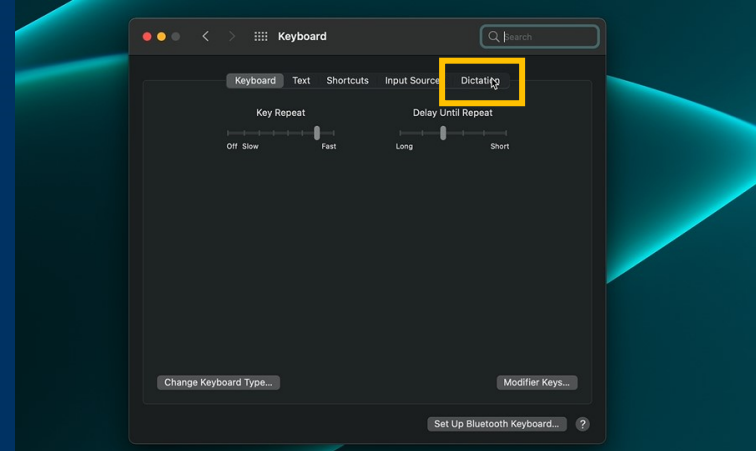

W O M B A T

PINE PRO INSTRUCTION

Setup for Dictation hot key

1. On the menu bar click "System preferences"

2. Then find "Keyboard" and click it

3. click the tag "Dictation"

4. Check the box next to "Dictation" below

5. a “Privacy alert” will prompt out here, please make sure you agree the terms from Apple Inc. before enable Dictation.

6. Click the drop down menu next to the "Shortcut" below and select "Press Control Key twice"