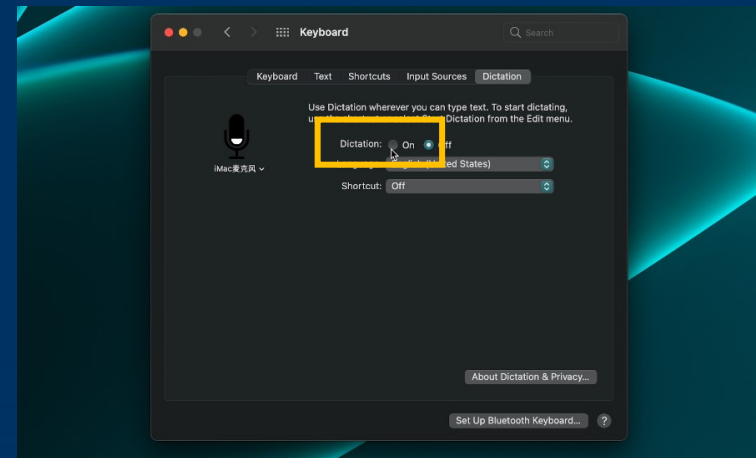

W O M B A T

PINE PRO INSTRUCTION

Setup for Dictation hot key

1. On the menu bar click "System preferences"

2. Then find "Keyboard" and click it

3. click the tag "Dictation"

4. Check the box next to "Dictation" below

5. a “Privacy alert” will prompt out here, please make sure you agree the terms from Apple Inc. before enable Dictation.

6. Click the drop down menu next to the "Shortcut" below and select "Press Control Key twice"