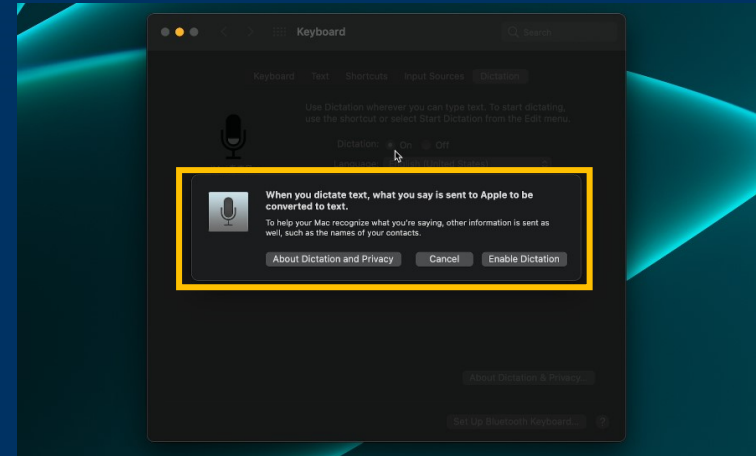

W O M B A T

PINE PRO INSTRUCTION

Setup for Dictation hot key

1. On the menu bar click "System preferences"

2. Then find "Keyboard" and click it

3. click the tag "Dictation"

4. Check the box next to "Dictation" below

5. a “Privacy alert” will prompt out here, please make sure you agree the terms from Apple Inc. before enable Dictation.

6. Click the drop down menu next to the "Shortcut" below and select "Press Control Key twice"