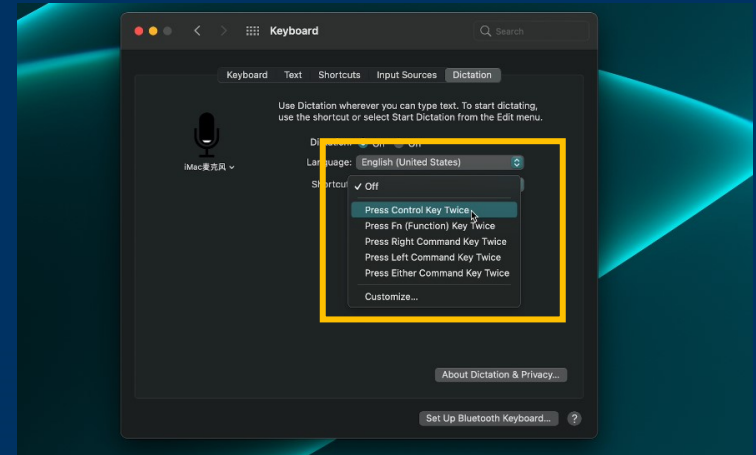

W O M B A T

PINE PRO INSTRUCTION

Setup for Dictation hot key

1. On the menu bar click "System preferences"

2. Then find "Keyboard" and click it

3. click the tag "Dictation"

4. Check the box next to "Dictation" below

5. a “Privacy alert” will prompt out here, please make sure you agree the terms from Apple Inc. before enable Dictation.

6. Click the drop down menu next to the "Shortcut" below and select "Press Control Key twice"